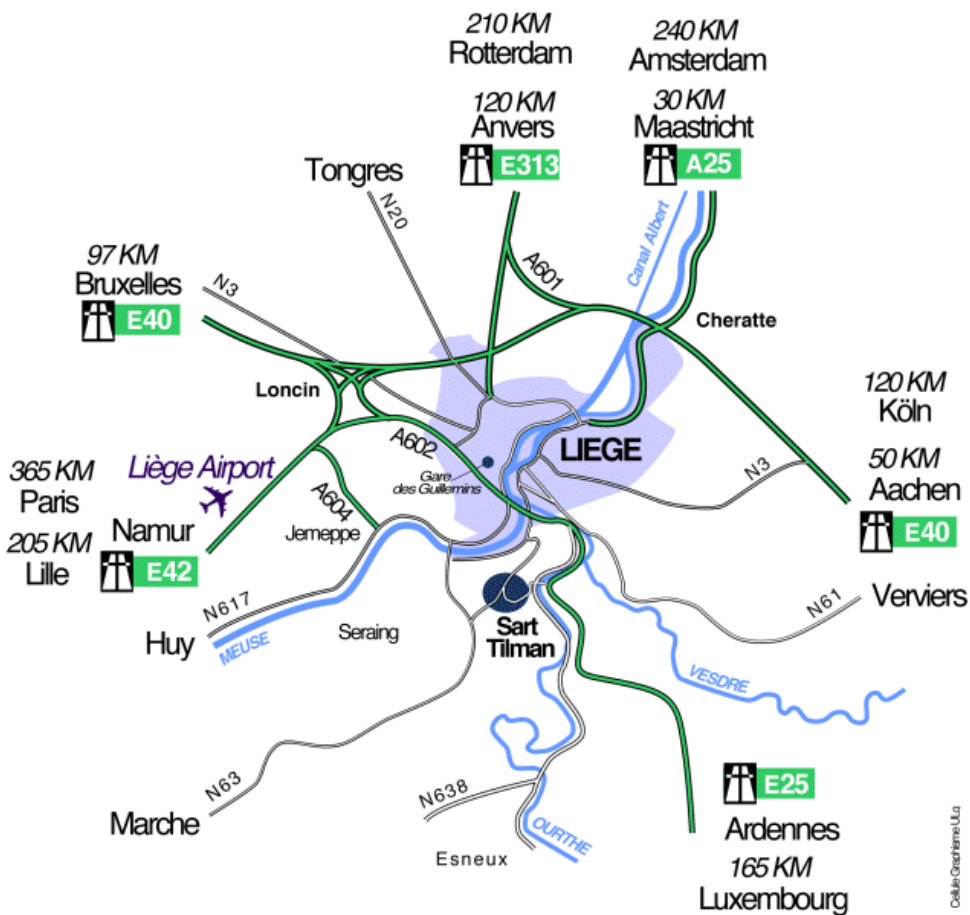

MAPS AND DIRECTIONS TO GREENMAT / LCIS

Nearest airports :

- Brussels Airport (code BRU)
- Brussels South Charleroi Airport (code CRL)

Nearest train station : Liège-Guillemins (timetable on www.sncb.be)

Bus lines : stop "chimie"

- 48 (stop at the station)
 - 58 (not on weekends)
- Timetable on www.infotec.be

By car :

At the Loncin junction, follow motorway E 42 (direction Namur). Then follow A 604 towards Seraing. Take exit 4 "Jemeppe". At the traffic lights, turn left towards Liège and drive on along N617 for 3 km, then turn right on the bridge "Pont d'Ougrée" to cross the river Meuse. Proceed along N63 towards Marche. Take the exit "Université". After about 200 m on N617, take the road on your right to enter the campus.

Suggested carpark P11
(50,58569 N; 5.56706 E)

Chemistry institute B6
(50,58394 N; 5,56686 E)